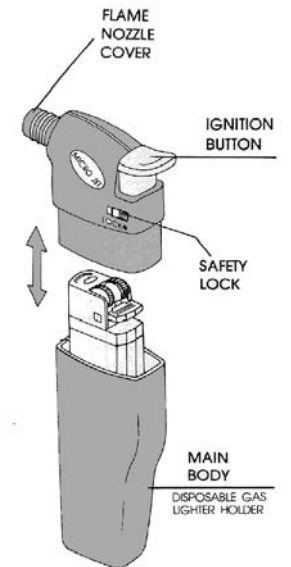

Micro-Jet
Torch
0031904
1