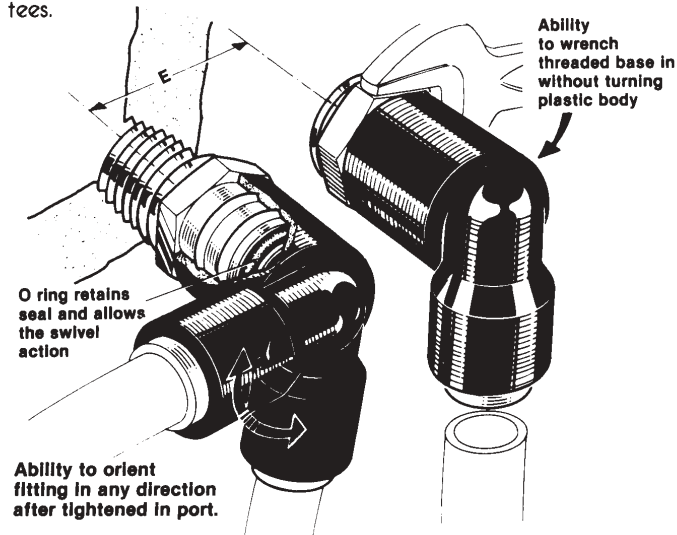

LF 3000 push-to-connect fittings

Easy to operate...Simply push in the tubing until it can go no further. Holding and sealing is accomplished instantaneously.

Features

- Instantaneous connection and disconnection without the use of any special tools.
- Easy access; All fittings, tees and elbows swivel 360° for easy orientation of the tube direction.
- Gripping and sealing is accomplished using outside wall of the tubing with no restriction of flow.
- Immediate and automatic positive seal of O-ring on the tubing in both static and dynamic applications.
- Average installation time: 3 seconds.

Orientation action of fitting allows for close mounting of elbows and tees.

LF3000 Fittings can be used on different types of tubing:

semi-rigid nylon tubing from 1/8 to 1/2"

polyurethane tubing from 5/32 to 1/2"