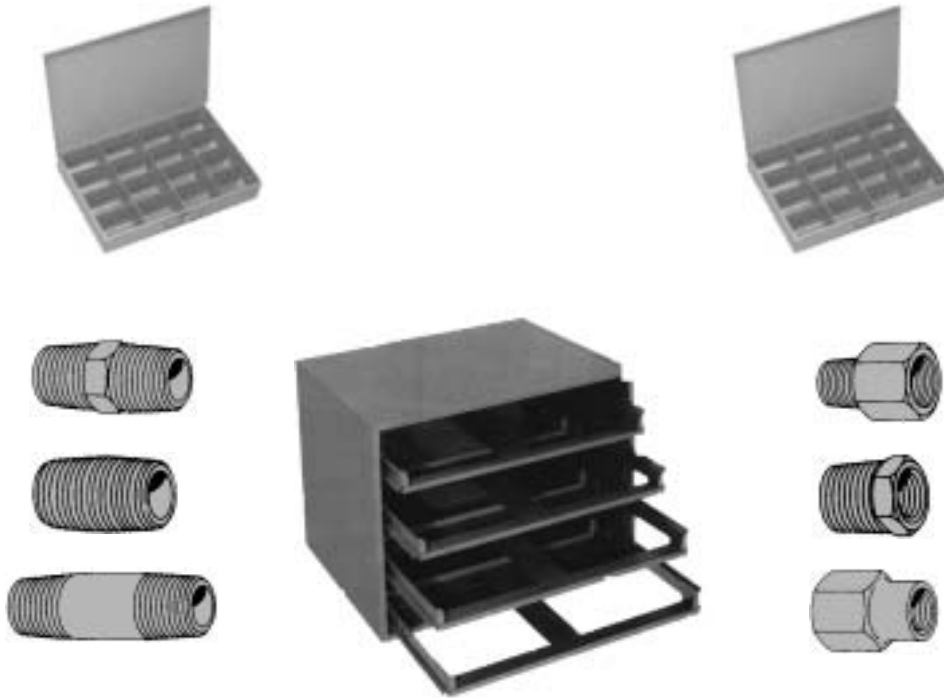

# Get organized .....

- 1930187 Brass Adapters
- 1930188 Brass Nipples
- 1930189 Brass Long Nipples

**Only \$329.00**  
**Part No:**  
**1930499**