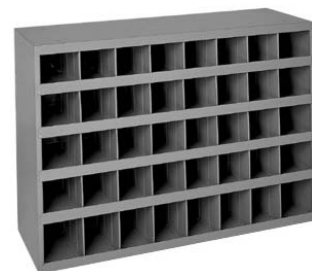

Only $1,141.93

High Pressure Hose Assortment (no bin)

Includes 5 25FT rolls each of 1/4", 3/8", 1/2", 3/4" and 1" high pressure hose. Part # 0930242

Only $1,139.23

*Coll-O-Crimp machine must be purchased with at least one assortment